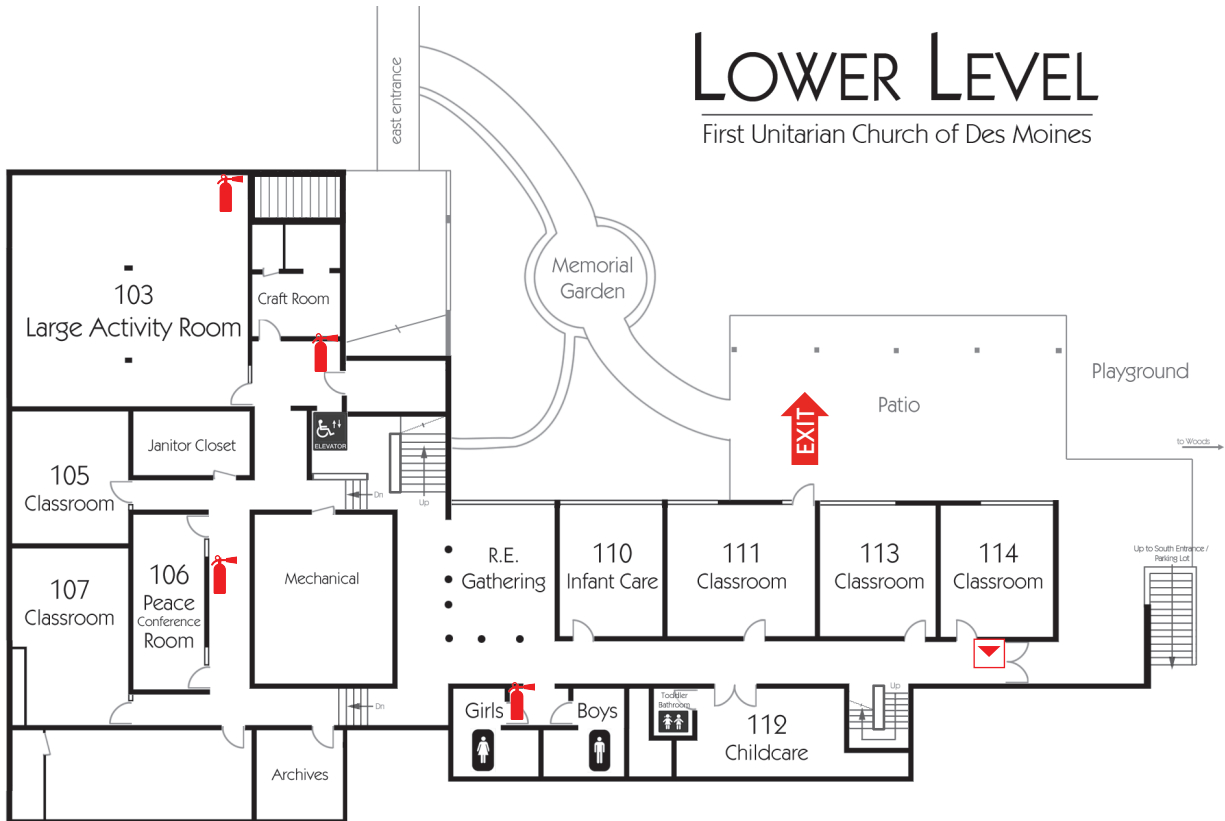

UPPER LEVEL

First Unitarian Church of Des Moines

LOWER LEVEL

First Unitarian Church of Des Moines

Legend

- 
 Fire Extinguisher
- 
 Exit
- 
 Fire Alarm Pull Station
- 
 First Aid/AED

Room Usage Info

Room	Capacity	Other
103 Large Activity Room	20-30 people	
105	6-8 people	piano; dressing room
106 Peace Conf. Rm	10 adults	
107	10-15 people	sectional couch; round coffee table; chairs; dressing
108	6-8 people	long & narrow
111	10-12 youth	outside door to patio; chairs; youth room
113	6-8 people	long table; plastic chairs
114	6-8 people	love seat; 2 arm chairs; long table; chairs; good for adults
Griffin Hall	120 people at round tables; 70-80 people in rows of chairs; max of 250	
Gathering Area	40 people at round tables	
Auditorium	174 people	
Mary Safford	75-80 in chairs; 18 at six long tables	