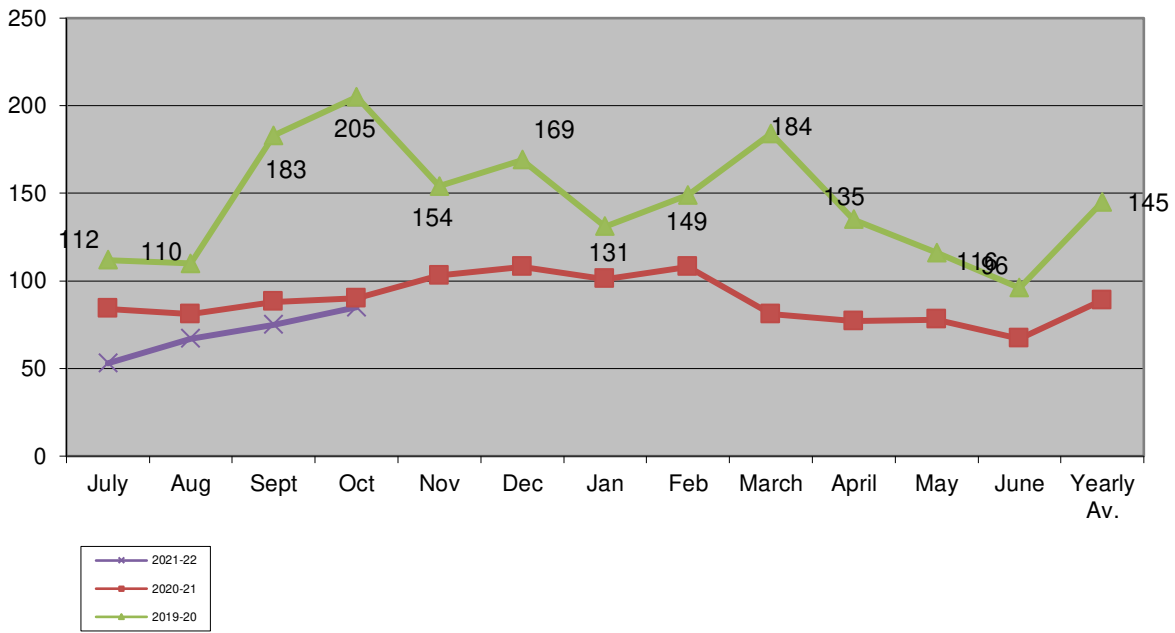

### Average Weekly SUNDAY Service Attendance by Month